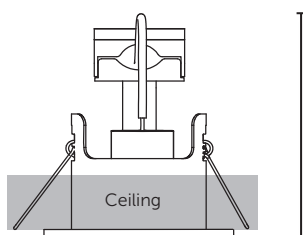

Technical Specification

Data	
Construction	Pressed Steel
LED Chip	n/a
IP Rating	IP65 (Showerlight)
Operating Temp	n/a
Input Voltage	n/a
Power Factor	n/a
CRI	n/a
LMR	n/a

Fixed Downlight

Cut-Out: 68mm

Centre Tilt Downlight

Cut-Out: 78mm

Showerlight IP65

Cut-Out: 68mm

Ultra Low Profile for 100mm ceiling voids

Code	V	Description	Finish	Cut Out
10660	240	Fixed Downlight	White	68
10661	240	Fixed Downlight	Satin Nickel	68
10662	240	Fixed Downlight	Chrome	68
10663	240	Fixed Downlight	Antique Brass	68
10664	240	Fixed Downlight	Brass	68
10665	240	Fixed Downlight	Matt White	68
10655	240	Centre Tilt Downlight	White	78
10656	240	Centre Tilt Downlight	Satin Nickel	78
10657	240	Centre Tilt Downlight	Chrome	78
10658	240	Centre Tilt Downlight	Antique Brass	78
10659	240	Centre Tilt Downlight	Brass	78
10667	240	Centre Tilt Downlight	Matt White	78
10650	240	Showerlight IP65	White	68
10651	240	Showerlight IP65	Satin Nickel	68
10652	240	Showerlight IP65	Chrome	68
10653	240	Showerlight IP65	Antique Brass	68
10654	240	Showerlight IP65	Brass	68
10666	240	Showerlight IP65	Matt White	68
10670	-	IC Cage for Firestay Showerlight/Fixed Downlight	-	-
10671	-	IC Cage for Firestay Centre Tilt Downlight	-	-