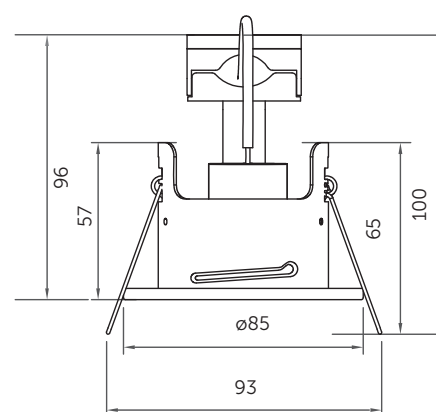

Firestay

- Fixed / Centre Tilt / Showerlight IP65 Downlights
- 30 / 60 / 90 minutes certified Firestay
- Part B / C / E compliant
- Suitable for 240V lamps (GU10 lamp holder included)
- Loop in/out terminals for speed of installation
- Die-cast aluminium body
- Part L compliant with BELL Halo Elite/Halo Glass LED GU10
- IP65 (Showerlight only)
- Low voltage lampholder available separately (Code 09906)

Technical Specification

Data	
Construction	Pressed Steel
LED Chip	n/a
IP Rating	IP65 (Showerlight)
Operating Temp	n/a
Input Voltage	n/a
Power Factor	n/a
CRI	n/a
LMR	n/a

Fixed Downlight

Cut-Out: 68mm

Centre Tilt Downlight

Cut-Out: 78mm

Showerlight IP65

Cut-Out: 68mm

Ultra Low Profile for 100mm ceiling voids

Code	V	Description	Finish	Cut Out
10660	240	Fixed Downlight	White	68
10661	240	Fixed Downlight	Satin Nickel	68
10662	240	Fixed Downlight	Chrome	68
10663	240	Fixed Downlight	Antique Brass	68
10664	240	Fixed Downlight	Brass	68
10665	240	Fixed Downlight	Matt White	68
10655	240	Centre Tilt Downlight	White	78
10656	240	Centre Tilt Downlight	Satin Nickel	78
10657	240	Centre Tilt Downlight	Chrome	78
10658	240	Centre Tilt Downlight	Antique Brass	78
10659	240	Centre Tilt Downlight	Brass	78
10667	240	Centre Tilt Downlight	Matt White	78
10650	240	Showerlight IP65	White	68
10651	240	Showerlight IP65	Satin Nickel	68
10652	240	Showerlight IP65	Chrome	68
10653	240	Showerlight IP65	Antique Brass	68
10654	240	Showerlight IP65	Brass	68
10666	240	Showerlight IP65	Matt White	68
10670	-	IC Cage for Firestay Showerlight/Fixed Downlight	-	-
10671	-	IC Cage for Firestay Centre Tilt Downlight	-	-