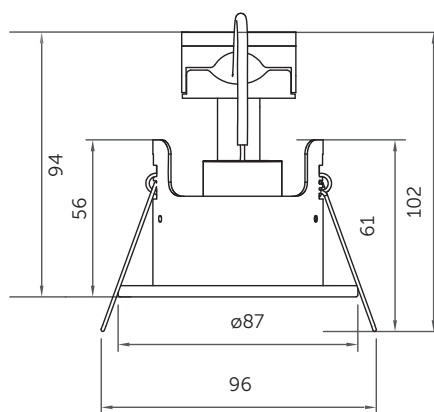

Technical Specification

Data	
Construction	Pressed Steel
LED Chip	n/a
IP Rating	IP65 (Showerlight)
Operating Temp	n/a
Input Voltage	n/a
Power Factor	n/a
CRI	n/a
LMR	n/a

Fixed Downlight

Cut-Out: 68mm

Centre Tilt Downlight

Cut-Out: 78mm

Showerlight IP65

Cut-Out: 68mm

Ultra Low Profile for 100mm ceiling voids

Code	V	Description	Finish	Cut Out
10660	240	Fixed Downlight	White	68
10661	240	Fixed Downlight	Satin Nickel	68
10662	240	Fixed Downlight	Chrome	68
10663	240	Fixed Downlight	Antique Brass	68
10664	240	Fixed Downlight	Brass	68
10665	240	Fixed Downlight	Matt White	68
10655	240	Centre Tilt Downlight	White	78
10656	240	Centre Tilt Downlight	Satin Nickel	78
10657	240	Centre Tilt Downlight	Chrome	78
10658	240	Centre Tilt Downlight	Antique Brass	78
10659	240	Centre Tilt Downlight	Brass	78
10667	240	Centre Tilt Downlight	Matt White	78
10650	240	Showerlight IP65	White	68
10651	240	Showerlight IP65	Satin Nickel	68
10652	240	Showerlight IP65	Chrome	68
10653	240	Showerlight IP65	Antique Brass	68
10654	240	Showerlight IP65	Brass	68
10666	240	Showerlight IP65	Matt White	68
10670	-	IC Cage for Firestay Showerlight/Fixed Downlight	-	-
10671	-	IC Cage for Firestay Centre Tilt Downlight	-	-