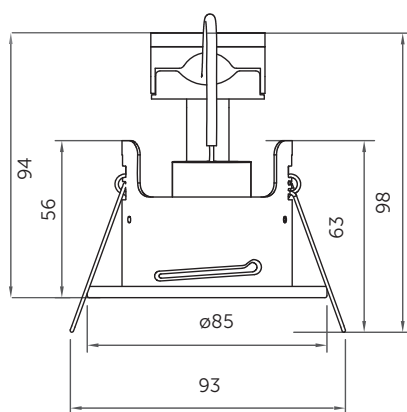

Firestay

- Fixed / Centre Tilt / Showerlight IP65 Downlights
- 30 / 60 / 90 minutes certified Firestay
- Part B / C / E compliant
- Suitable for 240V lamps (GU10 lamp holder included)
- Loop in/out terminals for speed of installation
- Die-cast aluminium body
- Part L compliant with BELL Halo Elite/Halo Glass LED GU10
- IP65 (Showerlight only)
- Low voltage lampholder available separately (Code 09906)

One fitting to fit all standard type lamps. Simply choose a BELL lamp for the application required (See pages 103-105).

Tool Free Connector
2.5mm twin earth loop in / loop out push-fit connectors

IC Cage
Available for all Firestay Downlights

Technical Specification

Data	
Construction	Pressed Steel
LED Chip	n/a
IP Rating	IP65 (Showerlight)
Operating Temp	n/a
Input Voltage	n/a
Power Factor	n/a
CRI	n/a
LMR	n/a

Fixed Downlight

Cut-Out: 68mm

Centre Tilt Downlight

Cut-Out: 78mm

Showerlight IP65

Cut-Out: 68mm

Ultra Low Profile for 100mm ceiling voids

Code	V	Description	Finish	Cut Out
10660	240	Fixed Downlight	White	68
10661	240	Fixed Downlight	Satin Nickel	68
10662	240	Fixed Downlight	Chrome	68
10663	240	Fixed Downlight	Antique Brass	68
10664	240	Fixed Downlight	Brass	68
10665	240	Fixed Downlight	Matt White	68
10655	240	Centre Tilt Downlight	White	78
10656	240	Centre Tilt Downlight	Satin Nickel	78
10657	240	Centre Tilt Downlight	Chrome	78
10658	240	Centre Tilt Downlight	Antique Brass	78
10659	240	Centre Tilt Downlight	Brass	78
10667	240	Centre Tilt Downlight	Matt White	78
10650	240	Showerlight IP65	White	68
10651	240	Showerlight IP65	Satin Nickel	68
10652	240	Showerlight IP65	Chrome	68
10653	240	Showerlight IP65	Antique Brass	68
10654	240	Showerlight IP65	Brass	68
10666	240	Showerlight IP65	Matt White	68
10670	-	IC Cage for Firestay Showerlight/Fixed Downlight	-	-
10671	-	IC Cage for Firestay Centre Tilt Downlight	-	-